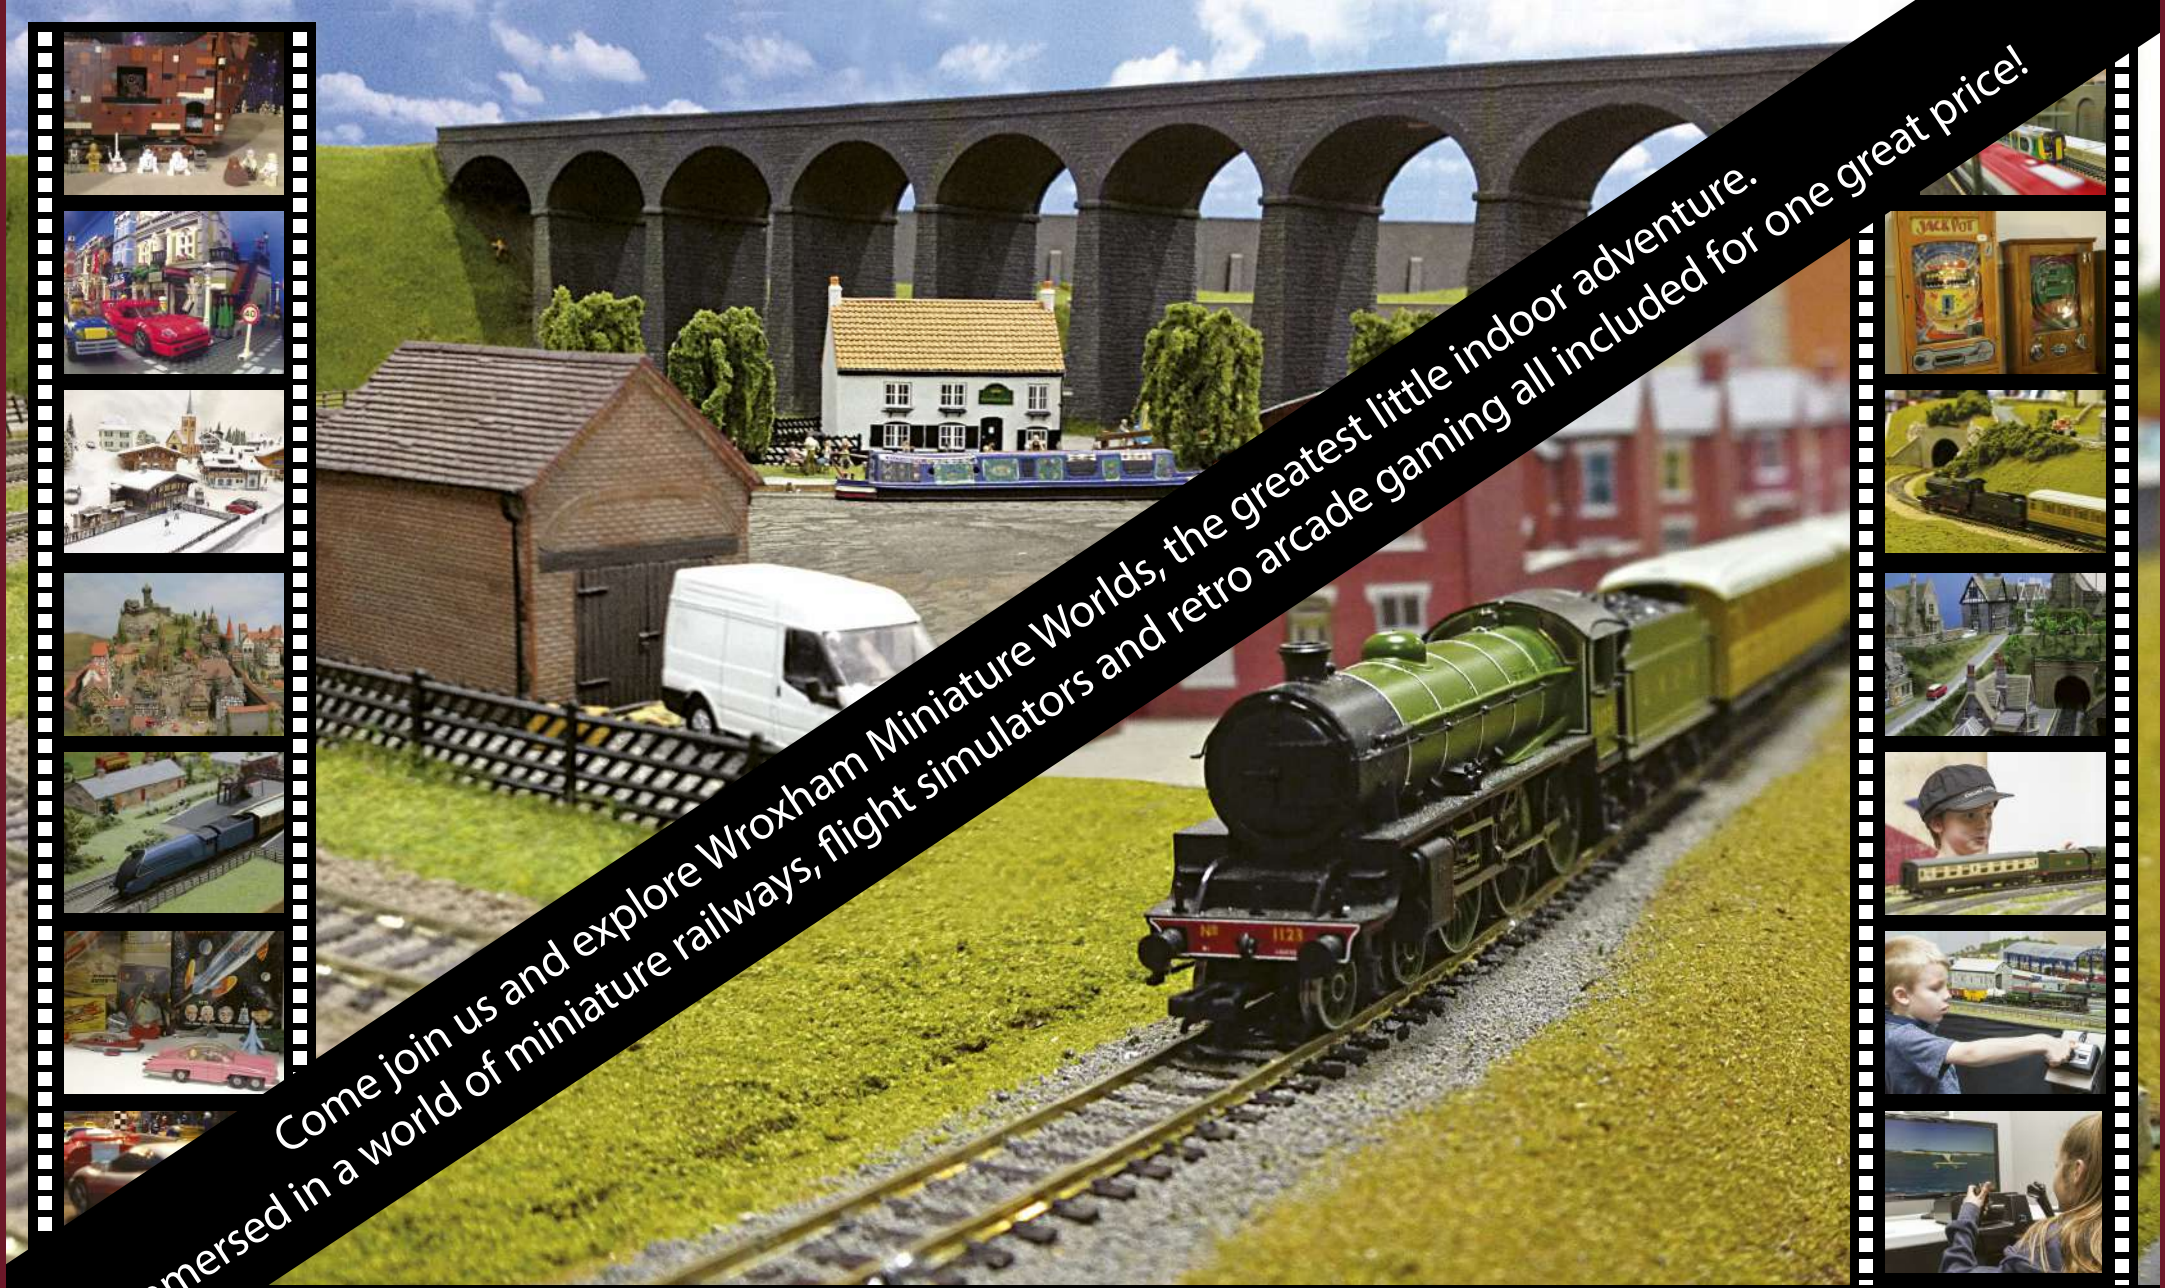

Please Note: vintage pennies are required to play, bags are available to buy from the onsite machines for £1

HOW TO FIND US

We are just a few minutes walk from the centre of Wroxham located in the heart of the Norfolk Broads National Park.

You will find us opposite Wroxham Station on the B1354 with free onsite car parking.

SAT NAV: NR12 8QJ

Be immersed in a world of miniature railways, flight simulators and retro arcade gaming all included for one great price!

Come join us and explore Wroxham Miniature Worlds, the greatest little indoor adventure.

Wroxham Miniature Worlds is the largest indoor modelling attraction in the UK stretching over 10,000 square feet with some of the largest model railways in the world on permanent public display.