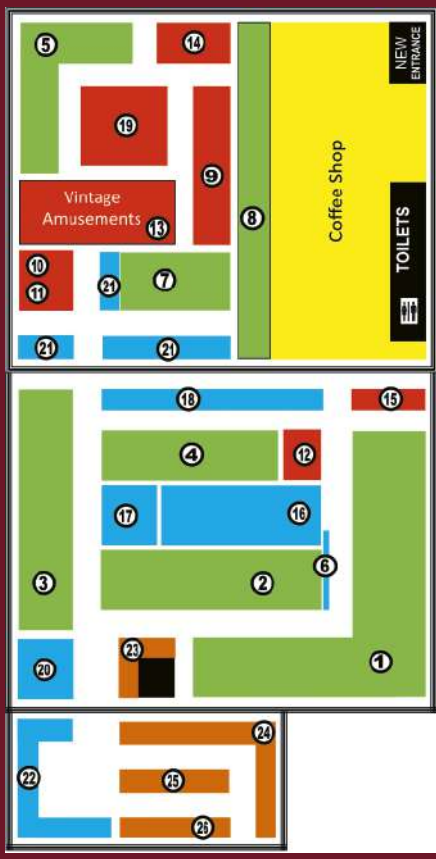

Need to get in touch?

If you have any enquiries please do call us on **01603 781728** or email us at info@wroxhamminiatureworlds.co.uk

SPECIAL OFFER PRICES WITH THIS LEAFLET

SAVE £1.00 PER PERSON

Discount Code: MW22D

Not available with any other offer. You must bring this leaflet with you to get the discount.

Valid until 01/01/2023

Massive Model Railways
01) Europe Layout (H0)
02) Japan Layout (N)
03) Modern Britain (00)
04) Desert Racers (1:32)
05) British Steam (00)
07) Rural Canada (H0)
08) Garden Layout (G)

Interactive Zones
09) Holland (00)
10) Flight Simulators
11) Train Simulators
12) Thomas Layout (00)
13) Vintage Penny Arcade
14) Hornby Self Drive (00)
15) Vintage Video Games
19) Wooden Train Table

Modelling Display Zones
06) Royal Train (00)
16) THE LEGO ZONE
17) Dolls House Zone
18) Scalextric Zone
20) Toy Theatre
21) Model Plane Zone
22) Star Wars Zone

Historic Displays
23) Model Car Displays
24) Model Boat Displays
25) Vintage Toy Displays
26) Vintage Model Trains

VINTAGE PENNY ARCADE

Slots of fun for everyone - our new vintage penny slot machines recreate all the fun of the fair from yesteryear. Suitable for all ages - bags of family fun!