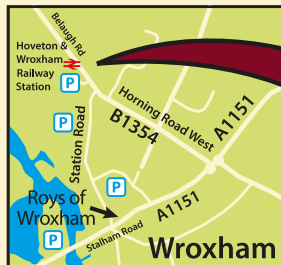

FREE ADMISSION TO CAFÉ & MODEL SHOP

HOW TO FIND US

We are just a few minutes walk from the centre of Wroxham located in the heart of the Norfolk Broads National Park.

You will find us opposite Wroxham Station on the B1354 with free onsite car parking. **SAT NAV: NR12 8QJ**